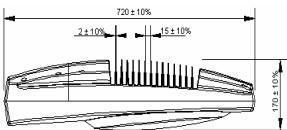

Polar graph

Illuminance

Height	100W		140W	
	Lux in center	Range	Lux in center	Range
1 m	2176 lux	2.28m	2700 lux	2.28m
2 m	544lux	4.55 m	675 lux	4.55 m
3 m	241 lux	6.87 m	300 lux	6.87 m
4 m	135 lux	9.10 m	168 lux	9.10 m
5 m	86lux	11.38 m	108 lux	11.38 m
6 m	60 lux	13.65 m	75lux	13.65 m
7 m	44 lux	15.93 m	55 lux	15.93 m
8 m	34 lux	18.20 m	42 lux	18.20 m
9 m			33 lux	20.48 m
10 m			27 lux	22.75 m

LASER TEK Taiwan CO. LTD. Head Office, Taiwan, R. O. C
NO. 248-39, Xinsheng Rd., Qianzhen Dist.
Kaohsiung City 806, Taiwan(R. O. C)
TEL : 886-7-8159877 · FAX : 886-7-8156711
E-Mail : led@lasertek.com.tw

Light Up Your Life